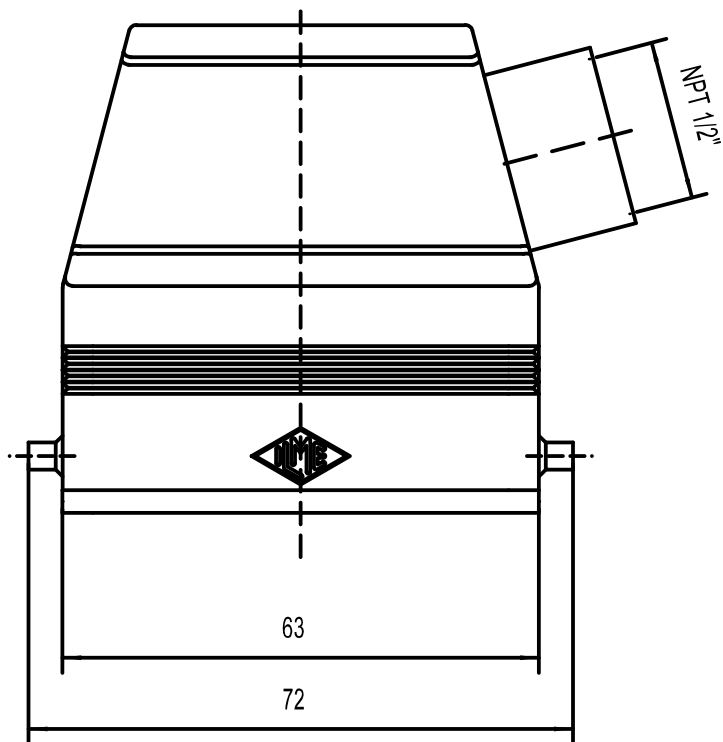

Diritti riservati | All rights reserved

Date	14.12.2006	CZAOT 15.4 L	Scale	
Sign.		hood side entry NPT 1/2"	1:1	