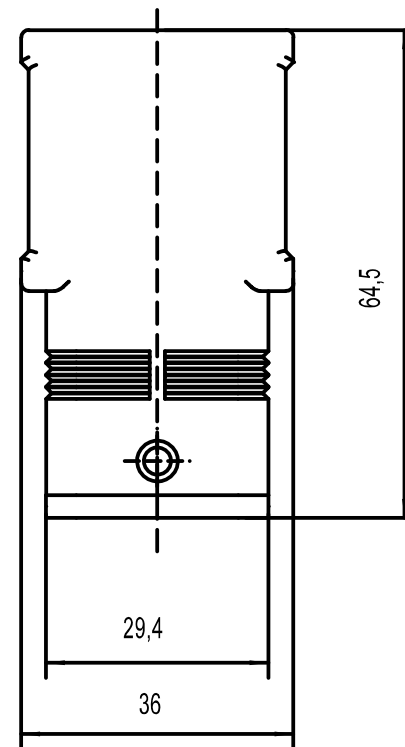

Diritti riservati | All rights reserved

Date	14.12.2006	CZAOT 15.4 L	Scale	
Sign.		hood side entry NPT 1/2"	1:1	